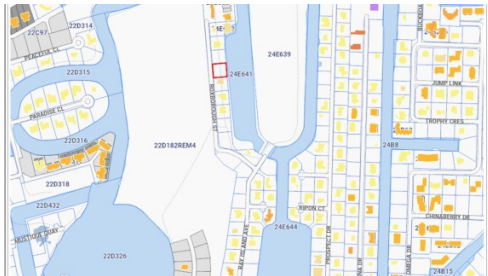

Large Turning Basin Canal Lot

Spotts

MLS# 420072

CI\$399,000

Zane Kuttner
+1 (345) 321-4611
zane.kuttner@remax.ky

Prime Canal Front Lot Located Very Close to North Sound on the West Side of the Bonnie View Estates Development. Fronting on the Very Large Basin, Offering Large Water Views, Enhanced Privacy With the Large Basin Separating Center Island from this Lot. Better Protection for Your Docked Boat with Greater Space for Passing Boats to Navigate into the Development. Filled and Includes Modern, Multi-Level Dock for Ease in Transitioning from Boat to Dock, Whatever the Boat Size is. Close to Town Minimizing Traffic Time, and Close to North Sound Reducing Underway Time to North Sound!

Property Features

Type
Land (For Sale)

Status
Current

View
Canal Front

Listing Type
Low Density Residential

Width
100.00

Depth
103.00

Sq Ft
10,210

Block/Parcel
24E / 625

Area
40