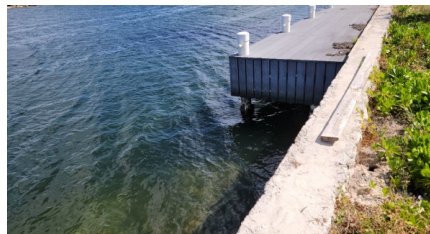

Large Turning Basin Canal Lot

Spotts

MLS# 420072

CI\$399,000

Zane Kuttner
+1 (345) 321-4611
zane.kuttner@remax.ky

Prime Canal Front Lot Located Very Close to North Sound on the West Side of the Bonnie View Estates Development. Fronting on the Very Large Basin, Offering Large Water Views, Enhanced Privacy With the Large Basin Separating Center Island from this Lot. Better Protection for Your Docked Boat with Greater Space for Passing Boats to Navigate into the Development. Filled and Includes Modern, Multi-Level Dock for Ease in Transitioning from Boat to Dock, Whatever the Boat Size is. Close to Town Minimizing Traffic Time, and Close to North Sound Reducing Underway Time to North Sound!

Property Features

Type
Land (For Sale)

Status
Current

View
Canal Front

Listing Type
Low Density Residential

Width
100.00

Depth
103.00

Sq Ft
10,210