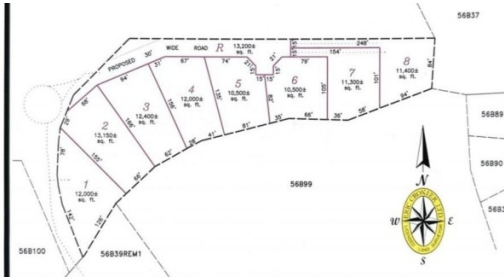

Breakers Partially Filled Lot with access to CUC and water

Breakers

MLS# 420905

CI\$165,000

Zane Kuttner

+1 (345) 321-4611

zane.kuttner@remax.ky

Partially filled lot in Breakers with access to CUC and water. Size is 12,000 sq ft and 0.2760 acres. Located by the Race Track and close to Pease Bay Beach and Park. Motivated Vendor.

Property Features

Type	Status	View
Land (For Sale)	New	Inland
Listing Type	Width	Depth
Low Density Residential	126.00	155.00

Sq Ft
12,000

Block/Parcel
56B / 111

Area
50